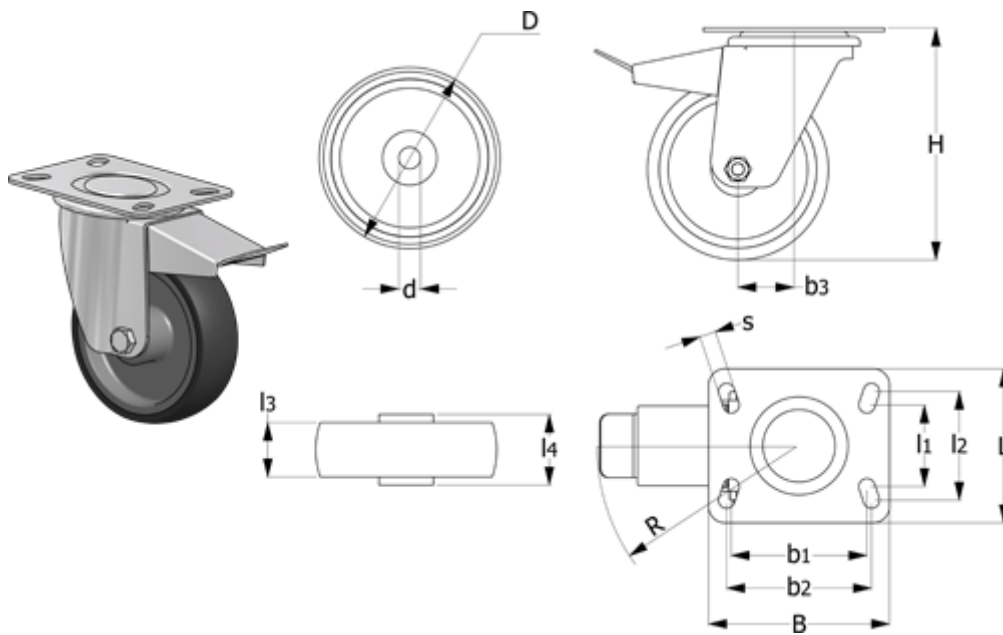

Data Sheet

Article number: 2314452611

Description: E+G Thermoplastic wheel 452611
RE.G1-125-SBF turning plate w/brake

Measures

B	= 100	g = 1000	Rolling resistance (N) = 1200
b1	= 75	H = 156	s = 9
b2	= 80	L = 85	Type = RE.G1-125-SBF
b3	= 37	l1 = 45	
Code	= 452611	l2 = 60	
D	= 125	l3 = 35	
d	= 15	l4 = 44	
Dynamic load (N)	= 1200	R = 120	